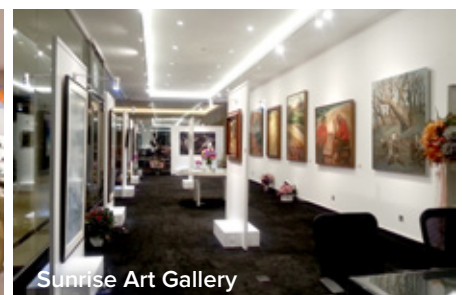

Sunrise Art Gallery