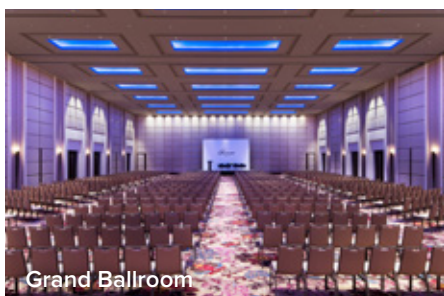

VENUE	SIZE (m)			CAPACITY				
	L	W	H	Reception	Classroom	Theater	Banquet	U-Shape
<b>Ballroom (Ground Floor)</b>								
Ballroom 1	15.3	24.5	8.0	400	144	250	200	57
Ballroom 2	17.8	24.5	8.0	500	168	300	250	66
Ballroom 3	15.3	24.5	8.0	400	144	250	200	57
Ballroom 1 & 2 A	23.5	24.5	8.0	600	216	400	300	-
Ballroom 2 B & 3	23.5	24.5	8.0	600	216	400	300	-
Ballroom 1 & 2	33.0	24.5	8.0	800	300	500	400	-
Ballroom 2 & 3	33.0	24.5	8.0	800	300	500	400	-
Grand Ballroom	48.4	24.5	8.0	1.500	513	900	720	-
Ballroom Foyer	57.6	9.3	4.0	-	-	-	-	-
<b>VENUE (2nd Floor)</b>								
Jade Room	21.3	9.2	4.0	200	70	105	80	55
VIP Room	83 sm			-	-	-	-	-
Meeting Room 1	5.2	6.2	4.0	Boardroom - 10				
Meeting Room 2	5.2	6.2	4.0	Boardroom - 10				
Meeting Room 3	5.2	6.2	4.0	Boardroom - 10				
<b>VENUE (3rd Floor)</b>								
Sapphire Room	17.1	9.3	4.0	150	60	90	60	40
Opal Room	17.1	9.3	4.0	150	60	90	60	40
Opal 1	8.5	9.3	4.0	60	30	45	30	20
Opal 2	8.5	9.3	4.0	60	30	45	30	20
Diamond Room	11.4	11.7	4.0	120	45	60	50	30
Diamond 1	11.4	5.9	4.0	50	20	30	20	20
Diamond 2	11.4	5.9	4.0	50	20	30	20	20
Ruby Room	17.1	9.3	4.0	150	60	90	60	40
Ruby 1	8.5	9.3	4.0	60	30	45	30	20
Ruby 2	8.5	9.3	4.0	60	30	45	30	20
Emerald Room	17.1	9.3	4.0	150	60	90	60	40
Meeting Room Foyer	546 sqm			-	-	-	-	-