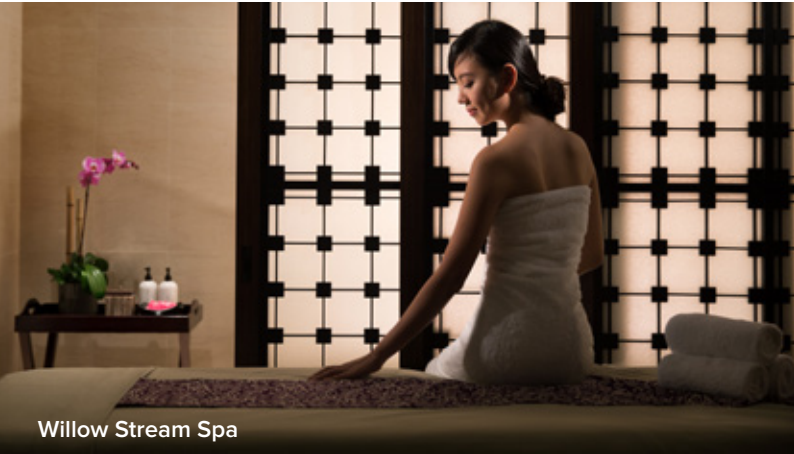

Fitness Center

Willow Stream Spa