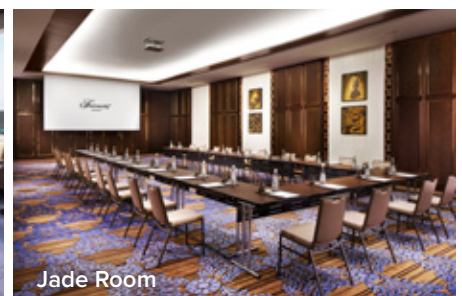

VENUE	SIZE (m)			CAPACITY				
	L	W	H	Reception	Classroom	Theater	Banquet	U-Shape
Ballroom (Ground Floor)								
Ballroom 1	15.3	24.5	8.0	400	144	250	200	57
Ballroom 2	17.8	24.5	8.0	500	168	300	250	66
Ballroom 3	15.3	24.5	8.0	400	144	250	200	57
Ballroom 1 & 2 A	23.5	24.5	8.0	600	216	400	300	-
Ballroom 2 B & 3	23.5	24.5	8.0	600	216	400	300	-
Ballroom 1 & 2	33.0	24.5	8.0	800	300	500	400	-
Ballroom 2 & 3	33.0	24.5	8.0	800	300	500	400	-
Grand Ballroom	48.4	24.5	8.0	1.500	513	900	720	-
Ballroom Foyer	57.6	9.3	4.0	-	-	-	-	-
VENUE (2nd Floor)								
Jade Room	21.3	9.2	4.0	200	70	105	80	55
VIP Room	83 sm			-	-	-	-	-
Meeting Room 1	5.2	6.2	4.0	Boardroom - 10				
Meeting Room 2	5.2	6.2	4.0	Boardroom - 10				
Meeting Room 3	5.2	6.2	4.0	Boardroom - 10				
VENUE (3rd Floor)								
Sapphire Room	17.1	9.3	4.0	150	60	90	60	40
Opal Room	17.1	9.3	4.0	150	60	90	60	40
Opal 1	8.5	9.3	4.0	60	30	45	30	20
Opal 2	8.5	9.3	4.0	60	30	45	30	20
Diamond Room	11.4	11.7	4.0	120	45	60	50	30
Diamond 1	11.4	5.9	4.0	50	20	30	20	20
Diamond 2	11.4	5.9	4.0	50	20	30	20	20
Ruby Room	17.1	9.3	4.0	150	60	90	60	40
Ruby 1	8.5	9.3	4.0	60	30	45	30	20
Ruby 2	8.5	9.3	4.0	60	30	45	30	20
Emerald Room	17.1	9.3	4.0	150	60	90	60	40
Meeting Room Foyer	546 sqm			-	-	-	-	-